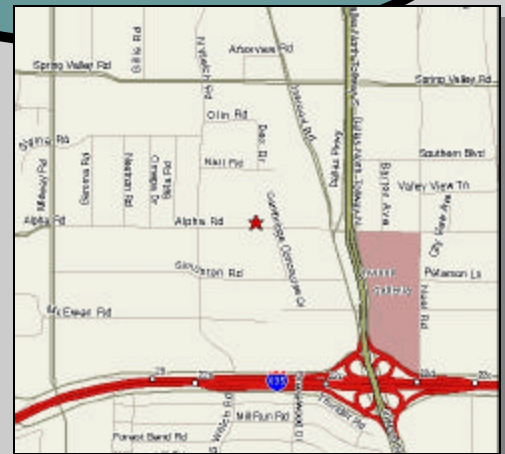

Available

Contact:
Tom Lucas or Rich Young
(972)991-4567

Office / Showroom
4885-4887 Alpha Road
Farmers Branch, TX 75244

- 4885-4887 Alpha Road
- 2,500 sf. and up
- Grade-level / Dock-high loading
- Abundant parking
- Front parking / rear loading
- Near Galleria, Dallas North Tollway and LBJ Freeway
- Available Now