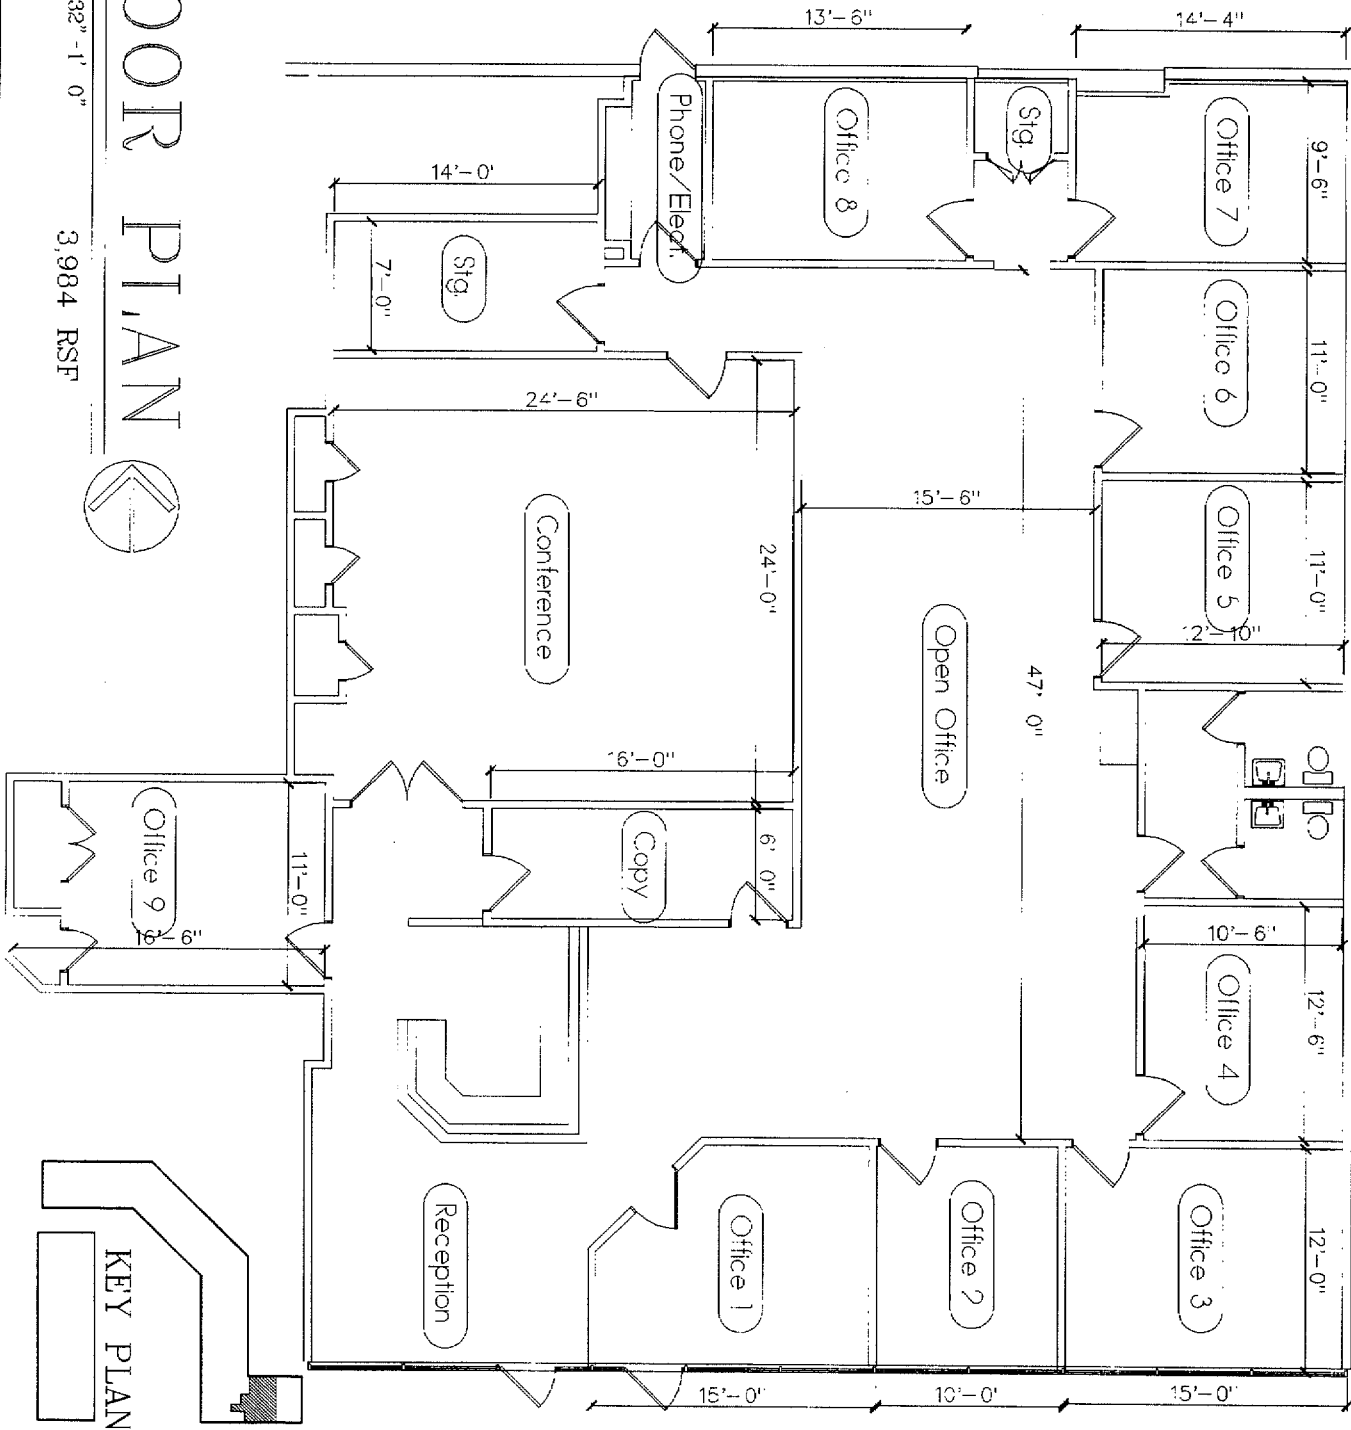

SCALE: 3/32" = 1' 0"

3,984 RSF

# FLOOR PLAN

KEY PLAN

FOR MORE INFORMATION CALL TOM LUCAS 972-991-4567

**AS BUILT FOR:  
SUITE: 290**

4885 Alpha  
ALPHA PLAZA  
KENNINGTON PROPERTIES

DATE: 11/21/96

**DESIGNS**  
ARCHITECTURAL PLANNING

1715 GREENWAY  
KAPLAN TOWER  
DALLAS, TEXAS  
(972) 962-4088  
FAX 962-5533