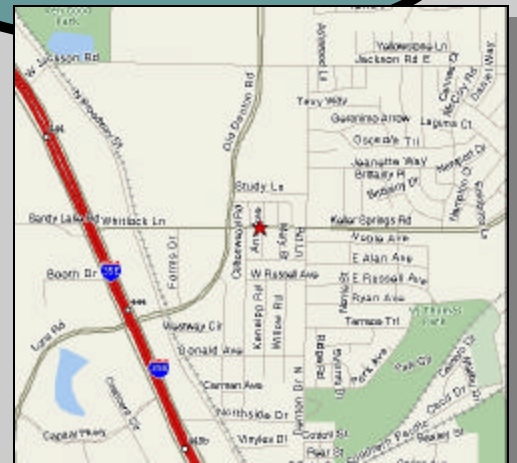

Available

Contact:
Tom Lucas or Rich Young
(972)991-4567

Office / Warehouse
1325 Whitlock
Carrollton, TX 75006

- 1325 Whitlock
- 1,424 sf. and up
- Grade-level doors
- Concrete Parking
- Just west of I-35 and South of George Bush Tollway
- Available Now